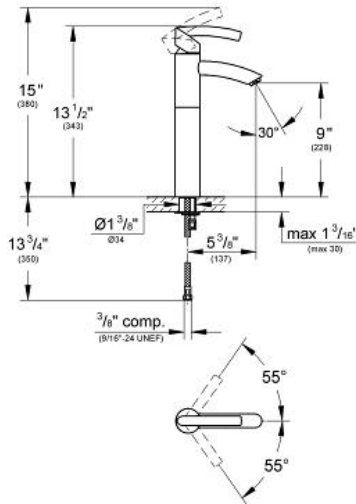

TENSO
Single-Handle Bathroom Faucet
MODEL # 32425EN0

Pure Freude
an Wasser

GROHE

Product Description:
TENSO
Single-Handle Bathroom Faucet

- Standard Specification:**
- For free-standing bath sinks
 - Stainless steel flex lines
 - Quick installation system
 - **GROHE StarLight** finish
 - **GROHE WaterCare**
 - Max Flow Rate: 1.5 gpm (5.7 L/min)

- Applicable Codes & Standards:**
- Energy Policy Act of 1992
 - NSF 61
 - ASME A112.18.1/CSA B125.1
 - US Federal and State material regulations
 - ICC/ANSI A117.1
 - LOGO NSF

Color:
 32425EN0 Brushed Nickel InfinityFinish