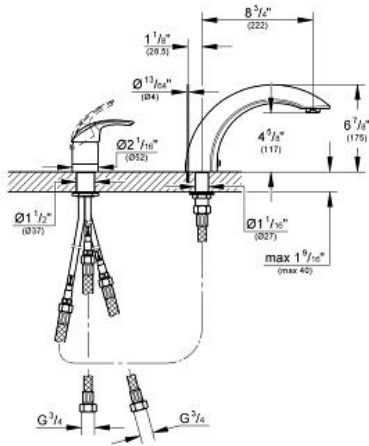

EUROSMART
Two-Hole Single-Handle Bathtub
Faucet

MODEL # 32645EN1

Pure Freude
an Wasser

GROHE

Product Description:
EUROSMART
Two-Hole Single-Handle Bathtub Faucet

Standard Specification:

- GROHE StarLight finish
- Single lever valve operating element
- Max Flow Rate 6.3 gpm (23.8 L/min)

Applicable Codes & Standards:

- Energy Policy Act of 1992
- ASME A112.18.1/CSA B125.1
- ICC/ANSI A117.1

Color:
 32645EN1 Brushed Nickel InfinityFinish