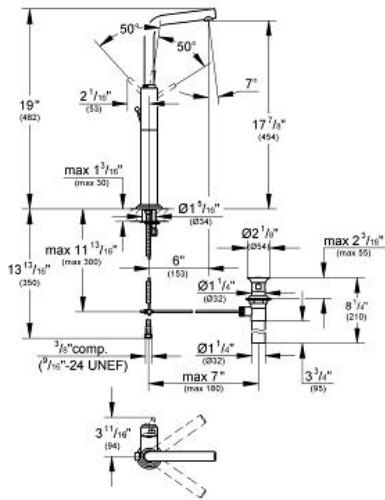

ATRIO Single-handle Bathroom Faucet, XL-Size

MODEL # 32655EN1

Pure Freude
an Wasser

Product Description:

ATRIO

Single-handle Bathroom Faucet, XL-Size

Standard Specification:

- For free-standing bath sinks
- Single hole installation
- **GROHE SilkMove** 1.1" (28 mm) ceramic cartridge
- **GROHE StarLight** finish
- 7° swivel tubular spout
- Stop limiter
- 1 1/4" pop-up waste set
- Stainless steel flex lines
- Quick installation system
- Max Flow Rate: 1.5 gpm (5.7 L/min)

Applicable Codes & Standards:

- Energy Policy Act of 1992
- NSF 61
- ASME A112.18.1/CSA B125.1
- US Federal and State material regulations
- EPA WaterSense®
- ICC/ANSI A117.1
- LOGO NSF

Color:

- 32655EN1 Brushed Nickel InfinityFinish