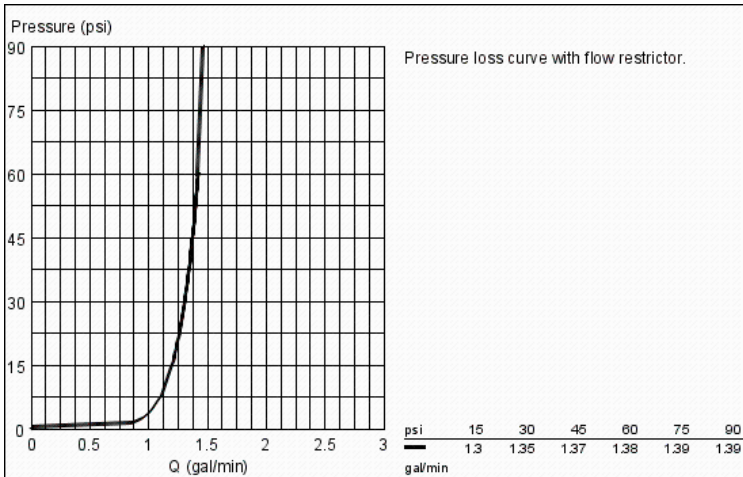

ALIRA
Single-Handle Kitchen Faucet
MODEL # 3299900E

Pure Freude
an Wasser

Product Description:

ALIRA

Single-Handle Kitchen Faucet

Standard Specification:

- Single hole installation
- **Solid Stainless Steel**
- **GROHE SilkMove** ceramic cartridge
- **GROHE StarLight** chrome finish
- **GROHE RealSteel** Stainless Steel Construction produced from Grade 304 stainless steel
- Adjustable flow rate limiter
- Swivel Spout
- With stop restriction
- **Dual Spray Pull-Out**
- Integrated non-return valves
- Locking Dual Spray Control - switches back and forth between regular flow and spray
- Automatic return from stream to shower spray
- **SpeedClean** anti-lime system
- Double check valve
- Stainless steel flex lines
- Quick installation system
- Single Lever Handle
- Spout Reach 9 5/8"
- Optional temperature limiter ref. no. 46 308
- 1.5 gpm (5.7 l/min)
- Max Flow Rate: 1.5 gpm (5.7 L/min)

Applicable Codes & Standards:

- Energy Policy Act of 1992
- NSF 61
- ASME A112.18.1/CSA B125.1
- US Federal and State material regulations
- ICC/ANSI A117.1
- LOGO CEC
- LOGO NSF

Color:

- 3299900E StarLight Chrome