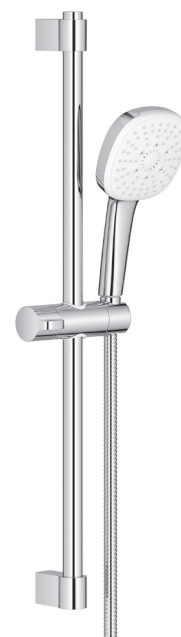

26 906

TEMPESTA®

SQUARE 110 24" SHOWER SLIDE BAR KIT - 3 SPRAYS

Pure Freude
an Wasser

STANDARD SPECIFICATION:

- Includes Tempesta Square 110 Hand Shower (26 903)
- Includes Tempesta 24" (600mm) Shower Slide Bar (26 922)
- Includes metal shower hose
- GROHE Fast Fixation - Adjustable upper bracket for use covering existing wall holes
- Adjustable hand shower holder glider
- GROHE SmartSwitch® - rotating dial to select spray function
- 3 Sprays - Rain/Jet/Massage
- ShockProof silicone ring around the hand shower face
- Inner WaterGuide - Inner insulation for surface and scalding protection
- Max. flow rate: 1.75gpm (6.6L/min)
- Required for installation but not included Wall Union, recommended (26 636)

PRODUCT FEATURES:

-  GROHE DreamSpray®
-  GROHE EcoJoy™
-  Speed Clean®
-  GROHE StarLight®

CERTIFICATIONS:

- WaterSense
- CEC Certified
- CALGreen Compliant
- Massachusetts Plumbing Board Approved
- Energy Policy Act of 1992
- CSA B125.1
- ASME A112.18.1

AVAILABLE FINISHES:

- 26906002**  GROHE StarLight® Chrome
- 269062432**  Matte Black
- 26906EN2**  Brushed Nickel InfinityFinish™

NOTE: Install this product according to the installation guide. ADA, CSA compliant when installed to the specific requirements of these regulations.

PART OF **LIXIL**

26 906

TEMPESTA®

SQUARE 110 24" SHOWER SLIDE BAR
KIT - 3 SPRAYS

Pure Freude
an Wasser

TECHNICAL DATA:

Product Height

GPM (Min)-GPM (Max)