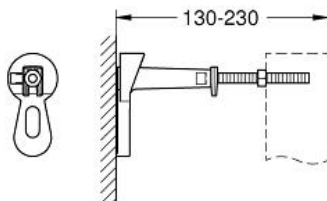

RAPID SL
Rapid SL Wall Carrier Wall Bracket
MODEL # 3855800M

Pure Freude
an Wasser

GROHE

Product Description:

RAPID SL
Rapid SL Wall Carrier Wall Bracket

Standard Specification:

- For on-the-wall installations
- For mounting the units at the brick-wall or in front of the studded wall
- Steady vertical adjustment from 5 1/8" - 9 1/16"
- Cover for single or multiple installation
- Mounting material
- 2 pieces