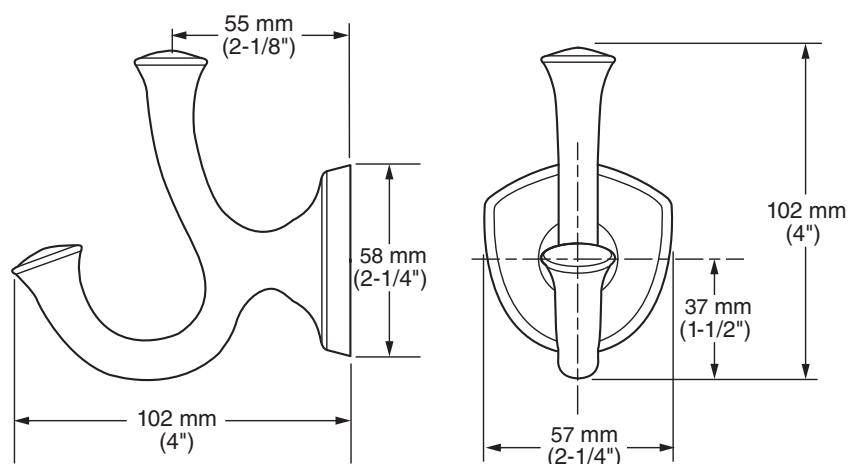

**MODEL NUMBER:**

□ 7722210 - ROBE HOOK

**Available Finishes**

002	Polished Chrome
013	Polished Nickel
278	Legacy Bronze
295	Satin Nickel
243	Matte Black

**PRODUCT FEATURES:**

**Materials of Construction:** Metal construction for durability & long life.

**Concealed Mounting:** No exposed set screws.

**Easy to Install**

- Coordinates with Estate® Suite of fixtures.
- Available Exclusively at Ferguson® Showrooms.

**SUGGESTED SPECIFICATION**

Robe Hook shall feature metal construction. Shall feature concealed mounting with no exposed set screws. Robe Hook shall be American Standard Model # 7722210.\_\_\_\_\_.