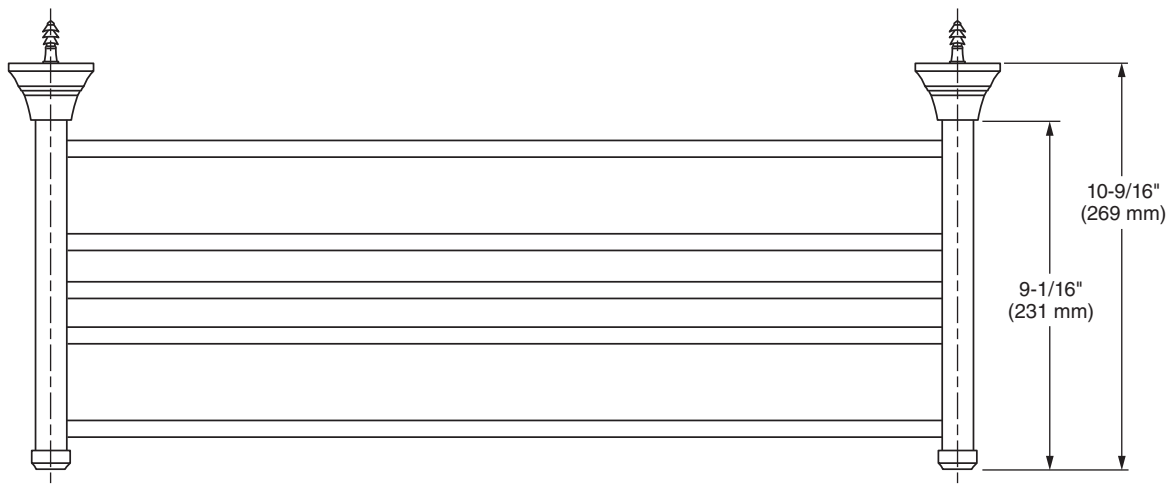

MODEL NUMBER:

□ 7455260 - 24" Train Rack

Available Finishes

002	Polished Chrome
295	Brushed Nickel
013	Polished Nickel
278	Legacy Bronze

PRODUCT FEATURES:

Materials of Construction: Metal construction for durability & long life. Brass rod.

Concealed Mounting: No exposed set screws.

Easy to Install

SUGGESTED SPECIFICATION

Train Rack (Towel Shelf) shall feature metal construction. Rod shall be brass. Shall feature concealed mounting with no exposed set screws. Towel Bar shall be American Standard Model # 7455260._____.