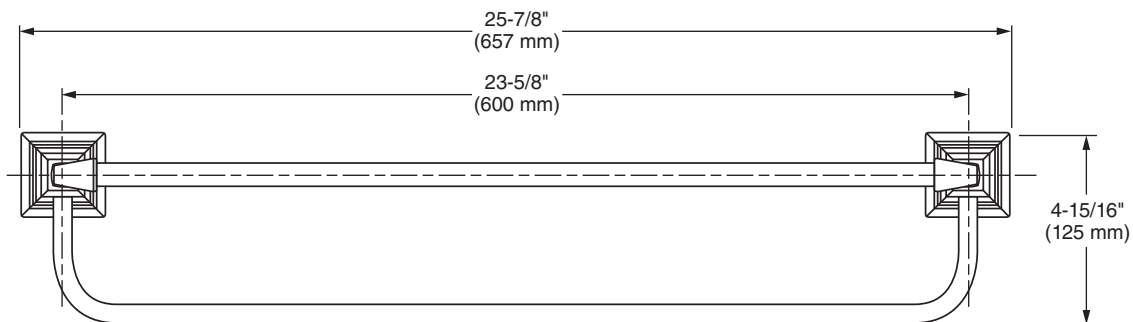

MODEL NUMBER:

□ 7455260 - 24" Train Rack

Available Finishes

002	Polished Chrome
295	Brushed Nickel
013	Polished Nickel
278	Legacy Bronze

PRODUCT FEATURES:

Materials of Construction: Metal construction for durability & long life. Brass rod.

Concealed Mounting: No exposed set screws.

Easy to Install

SUGGESTED SPECIFICATION

Train Rack (Towel Shelf) shall feature metal construction. Rod shall be brass. Shall feature concealed mounting with no exposed set screws. Towel Bar shall be American Standard Model # 7455260._____.