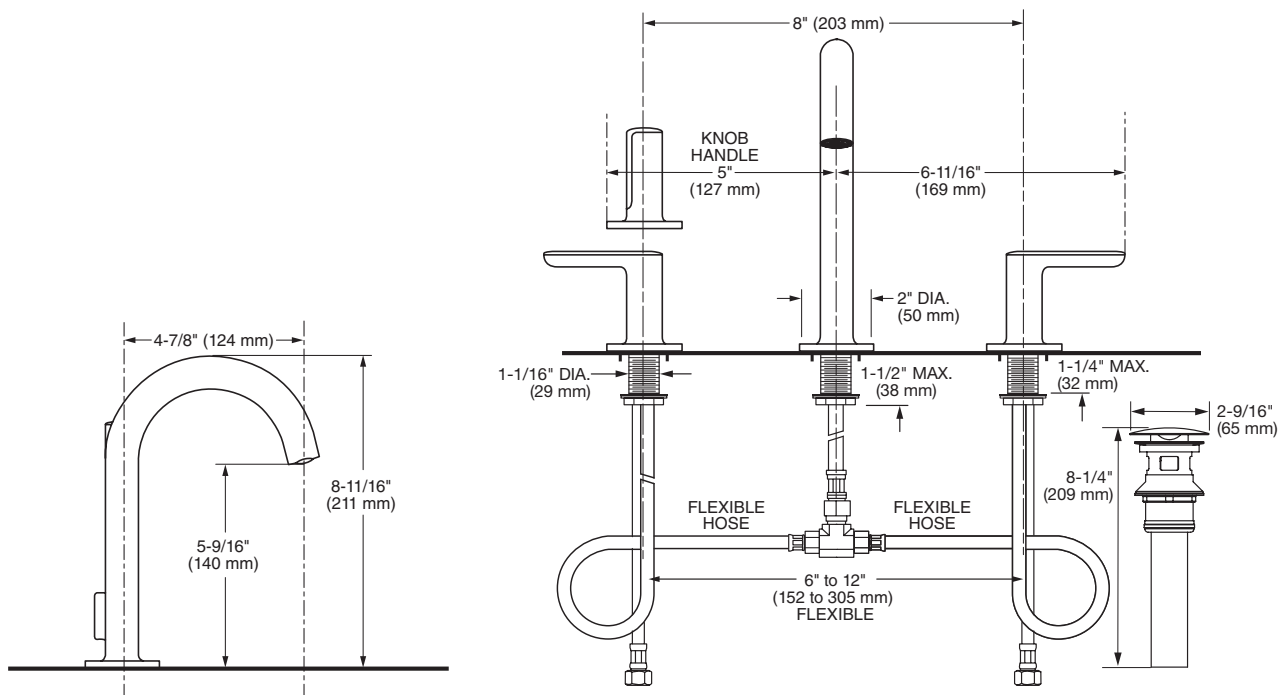

7105821

STUDIO S

STUDIO® S 8-INCH WIDESPREAD
2-HANDLE BATHROOM FAUCET 1.2
GPM/4.5 L/MIN WITH KNOB HANDLES

*American
Standard*

TECHNICAL DATA:

Product Height	8.69 in (220.73 mm)
Product Length	6.31 in (160.27 mm)
Product Width	10 in (254 mm)
Fitting Spout Height	5.56 in (141.22 mm)
Fitting Spout Reach	4.88 in (123.95 mm)
Fitting Handle Height	2.63 in (66.8 mm)
GPM (Min)-GPM (Max)	1.2 GPM
Fitting No of Holes Required	3
Product Weight	5.016 lb 6.757 lb

PRODUCT COMPONENTS:

NOTE: Install this product according to the installation guide. ADA, CSA compliant when installed to the specific requirements of these regulations.

We reserve the right to make revisions without notice to product specifications. 12-05-2024

US
Tel: 1.855.815.0004
For the most current Specification Sheet,
go to <https://www.americanstandard-us.com>.

Canada
Tel: 855.836.9615
For the most current Specification Sheet,
go to <https://www.americanstandard.ca>.

PART OF LIXIL