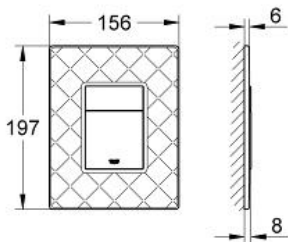

SKATE COSMOPOLITAN Wall Plate

MODEL # 38913XM0

Pure Freude
an Wasser

GROHE

Product Description: SKATE COSMOPOLITAN Wall Plate

Standard Specification:

- With leather surface, quilted
- For dual flush or start & stop actuation
- For pneumatic discharge valve AV1
- Vertical and horizontal installation
- 6" x 7³/₄"
- Fixing frame with mounting-set
- Not suitable for flushing cistern 1.6 gal
- **GROHE StarLight** finish
- **GROHE EcoJoy** technology for less water and perfect flow