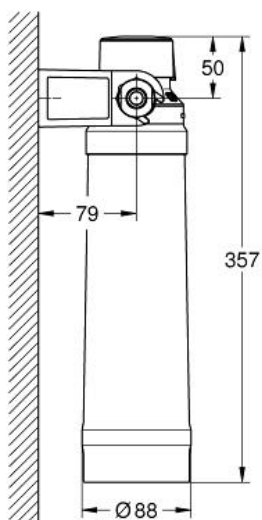

GROHE BLUE
MODEL # 4040400X

Pure Freude
an Wasser

GROHE

Product Description:

GROHE BLUE

Standard Specification:

- For the change to the new GROHE Blue BWT filter system
- Consisting of:
- BWT replacement filter 40404001 for **GROHE Blue**
- 5-phases filter
- **GROHE Blue** filter head for use with **GROHE Blue** BWT filters
- Instructions manual for the change to the new filter system