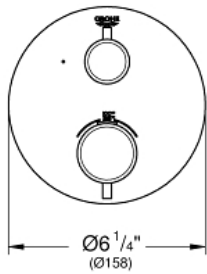

GROHTHERM
Single Function 2-Handle
Thermostatic Trim

MODEL # 24107EN0

Pure Freude
an Wasser

GROHE

Product Description:

GROHTHERM

Single Function 2-Handle Thermostatic Trim

Standard Specification:

- Required rough-in-set sold separately (GROHE Rapido SmartBox 35 601 000)
- **GROHE TurboStat** Compact cartridge with wax thermoelement
- **GROHE StarLight** finish
- Wall trim plate with GROHE QuickFix (Concealing mounting screws)
- Metal trim angle adjustable up to 6°
- Thermostatic temperature control with SafeStop at 100° F/38° C
- GROHE SafeStop Plus temperature limiter at 115° F/46° C
- Volume control with ceramic stop valve, 120°

Applicable Codes & Standards:

- Energy Policy Act of 1992
- ASME A112.18.1/CSA B125.1
- ICC/ANSI A117.1
- LOGO CEC

Color:

- 24107EN0 Brushed Nickel InfinityFinish