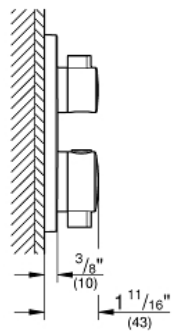

GROHTHERM
Single Function 2-Handle
Thermostatic Trim

MODEL # 24107EN0

Pure Freude
an Wasser

GROHE

Product Description:

GROHTHERM

Single Function 2-Handle Thermostatic Trim

Standard Specification:

- Required rough-in-set sold separately (GROHE Rapido SmartBox 35 601 000)
- **GROHE TurboStat** Compact cartridge with wax thermoelement
- **GROHE StarLight** finish
- Wall trim plate with GROHE QuickFix (Concealing mounting screws)
- Metal trim angle adjustable up to 6°
- Thermostatic temperature control with SafeStop at 100° F/38° C
- GROHE SafeStop Plus temperature limiter at 115° F/46° C
- Volume control with ceramic stop valve, 120°

Applicable Codes & Standards:

- Energy Policy Act of 1992
- ASME A112.18.1/CSA B125.1
- ICC/ANSI A117.1
- LOGO CEC

Color:

- 24107EN0 Brushed Nickel InfinityFinish