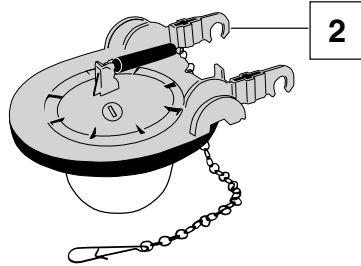

Two-Piece Edgemere® Toilet (4519A/4519B Tanks)

NO.	DESCRIPTION	PART #
1	Flush Valve	7381294-400.0070A
2	Flapper/Seal (included with item 1)	7381193-200.0070A
3	Inlet Valve	7381125-400.0070A
4	Left-Hand Metal Trip Lever	7381741-200.XXX0A
5	Right-Hand Metal Trip Lever	7381232-201.XXX0A
6	12 Inch Rough Tank Cover (4519A)	735214-400.XXX
7	10-Inch Rough Tank Cover (4519B)	735213-400.XXX
8	EZ-Install Tank to Bowl Kit	7381253-201.0070A
9	EZ-Install Bowl Cap Kit	7381251-200.XXX0A