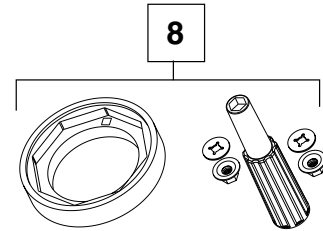

Two-Piece Edgemere® Toilet (4519A/4519B Tanks)

NO.	DESCRIPTION	PART #
1	Flush Valve	7381294-400.0070A
2	Flapper/Seal (included with item 1)	7381193-200.0070A
3	Inlet Valve	7381125-400.0070A
4	Left-Hand Metal Trip Lever	7381741-200.XXX0A
5	Right-Hand Metal Trip Lever	7381232-201.XXX0A
6	12 Inch Rough Tank Cover (4519A)	735214-400.XXX
7	10-Inch Rough Tank Cover (4519B)	735213-400.XXX
8	EZ-Install Tank to Bowl Kit	7381253-201.0070A
9	EZ-Install Bowl Cap Kit	7381251-200.XXX0A