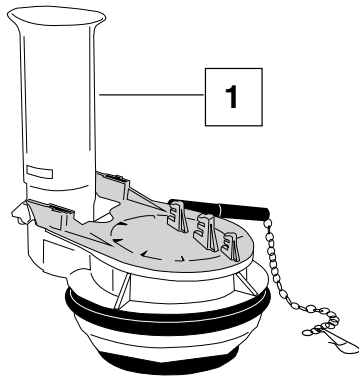

Two-Piece Edgemere® Toilet (4519A/4519B Tanks)

NO.	DESCRIPTION	PART #
1	Flush Valve	7381294-400.0070A
2	Flapper/Seal (included with item 1)	7381193-200.0070A
3	Inlet Valve	7381125-400.0070A
4	Left-Hand Metal Trip Lever	7381741-200.XXX0A
5	Right-Hand Metal Trip Lever	7381232-201.XXX0A
6	12 Inch Rough Tank Cover (4519A)	735214-400.XXX
7	10-Inch Rough Tank Cover (4519B)	735213-400.XXX
8	EZ-Install Tank to Bowl Kit	7381253-201.0070A
9	EZ-Install Bowl Cap Kit	7381251-200.XXX0A