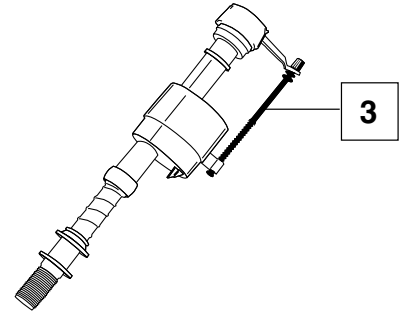

Two-Piece Edgemere® Toilet (4519A/4519B Tanks)

NO.	DESCRIPTION	PART #
1	Flush Valve	7381294-400.0070A
2	Flapper/Seal (included with item 1)	7381193-200.0070A
3	Inlet Valve	7381125-400.0070A
4	Left-Hand Metal Trip Lever	7381741-200.XXX0A
5	Right-Hand Metal Trip Lever	7381232-201.XXX0A
6	12 Inch Rough Tank Cover (4519A)	735214-400.XXX
7	10-Inch Rough Tank Cover (4519B)	735213-400.XXX
8	EZ-Install Tank to Bowl Kit	7381253-201.0070A
9	EZ-Install Bowl Cap Kit	7381251-200.XXX0A