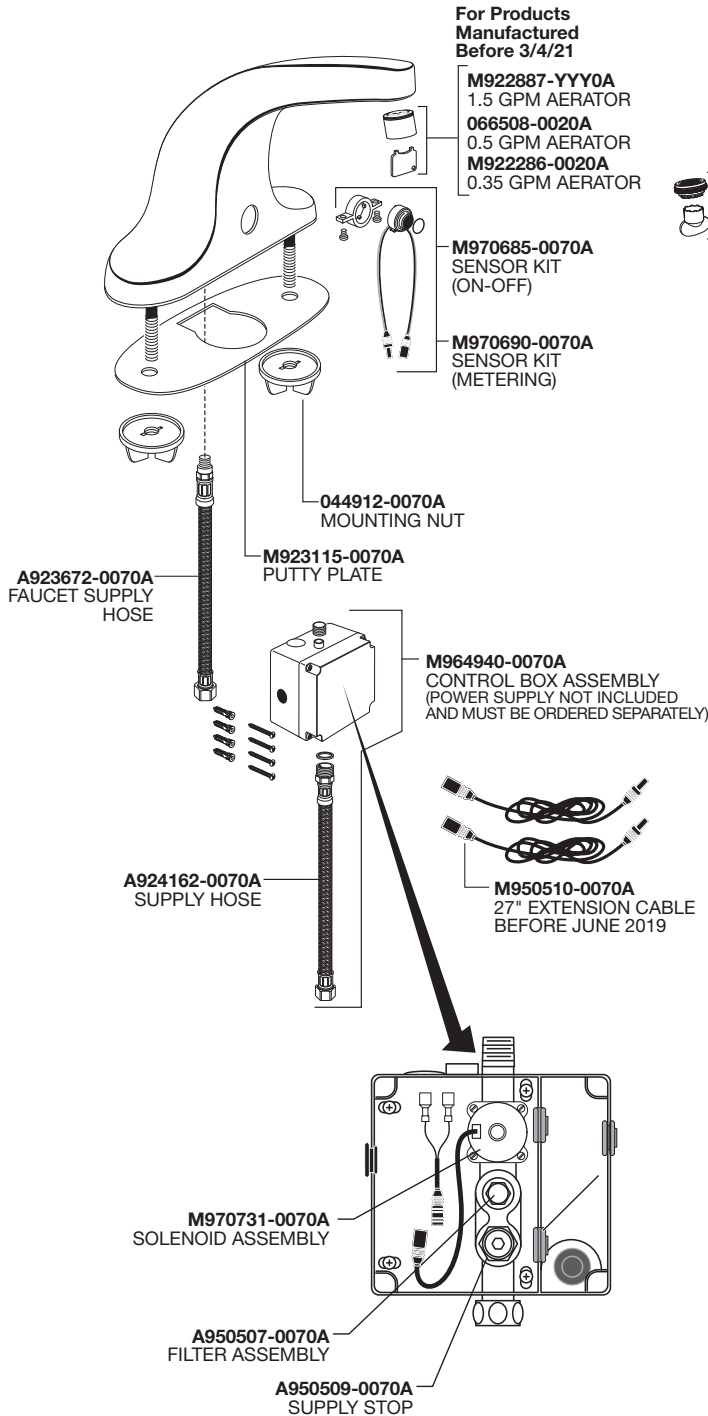

PARTS

Selectronic® Innsbrook Lavatory Proximity Faucet – 6057202
/ 6056202 / 6056202 / 6059202 / 6055202 / 605B202 / 6055204
/ 6056204 / 605B204 / 6059205 / 6057205 / 6056205 / 6055205
/ 6053205 / 605B205

Replace the “YYY” with appropriate finish code

POLISHED CHROME 002

1. **For Products Manufactured After 3/4/21**
2. M970713-0070A 1.5 GPM AERATOR
   - M922917-0070A 0.5 GPM AERATOR
   - M970712-0070A 0.35 GPM AERATOR

PWRX Power Kit PK00.WRK M950361-0070A PWRX BATTERY PACK M950360-0070A CONNECTOR LOCKING DEVICE	
CR-P2 Battery Power Kit PK00-CRP A923654-0070A BATTERY 6V CR-P2 M950360-0070A CONNECTOR LOCKING DEVICE M950514-0070A BATTERY HOLDER	
Plug-In AC Power Kit PK01.PAC M950360-0070A CONNECTOR LOCKING DEVICE M950338-0070A POWER SUPPLY	
Hard-Wired AC Power Kit PK01.HAC M950527-0070A POWER SUPPLY M950360-0070A CONNECTOR LOCKING DEVICE	
Multi-AC Power Kit PK01.MAC	

RP_605X20X EN 7/24

PART OF **LIXIL**

American Standard