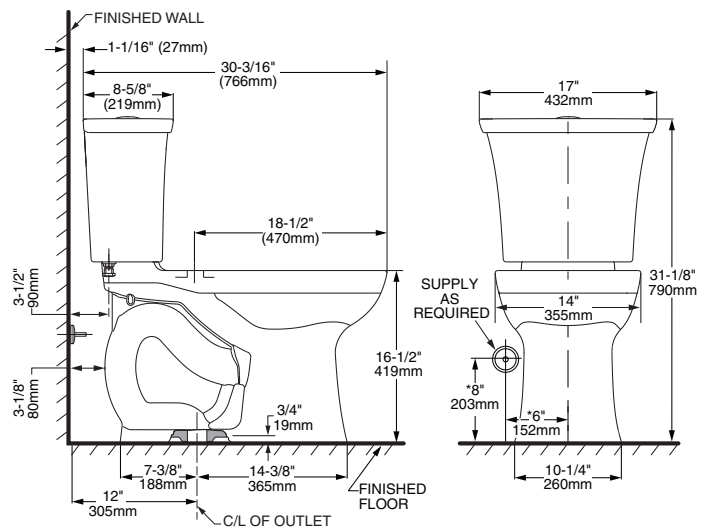

**Edgemere® Dual Flush Chair Height  
Elongated 12" Rough Complete Toilet**

**765AA206**

- Fast and easy DIY installation
- Quality finishes with durability that can withstand everyday use
- Right Height Elongated Toilet
- Stays cleaner, longer with EverClean®  
EverClean® surface inhibits the growth of stain and odor-causing bacteria, mold and mildew on the surface
- PowerWash® rim scrubs bowl with pressurized water every flush
- Oversized 2" Flush Valve with Chemical Resistant Flapper and Siphon action jetted bowl with 2" fully glazed trapway
- Two flush options, 1.28 gpf or 1.0 gpf (4.8 Lpf or 3.8 Lpf) meet the definition for HET (High Efficiency Toilet)
- Meets EPA WaterSense® criteria
- 12" Rough-in
- Complete toilet includes tank, bowl, seat, bolts and bolt caps and wax ring
- Generous 8" x 9" water surface area helps keep dirt from sticking to the bowl
- Includes Slow Close®, color-matched seat
- 100% factory flush tested
- Limited Lifetime Warranty

**Nominal Dimensions:**

30-3/16" x 17" x 31-1/8"  
(766 x 432 x 790mm)

**Compliance Certifications -**

**Meets or Exceeds the Following Specifications:**

- ASME A112.19.2/CSA B45.1 for Vitreous China Fixtures
- US EPA WaterSense® Specification for HET's

**NOTES:**  
THIS COMBINATION IS DESIGNED TO ROUGH-IN AT A MINIMUM DIMENSION OF 305MM (12") FROM FINISHED WALL TO C/L OF OUTLET.  
\* DIMENSIONS SHOWN FOR LOCATION OF SUPPLY ARE SUGGESTED. SUPPLY NOT INCLUDED WITH FIXTURE AND MUST BE ORDERED SEPARATELY.

**IMPORTANT:** Dimensions of fixtures are nominal and may vary within the range of tolerance established by ANSI Standard A112.19.2. These measurements are subject to change or cancellation. No responsibility is assumed for use of superseded or voided pages.