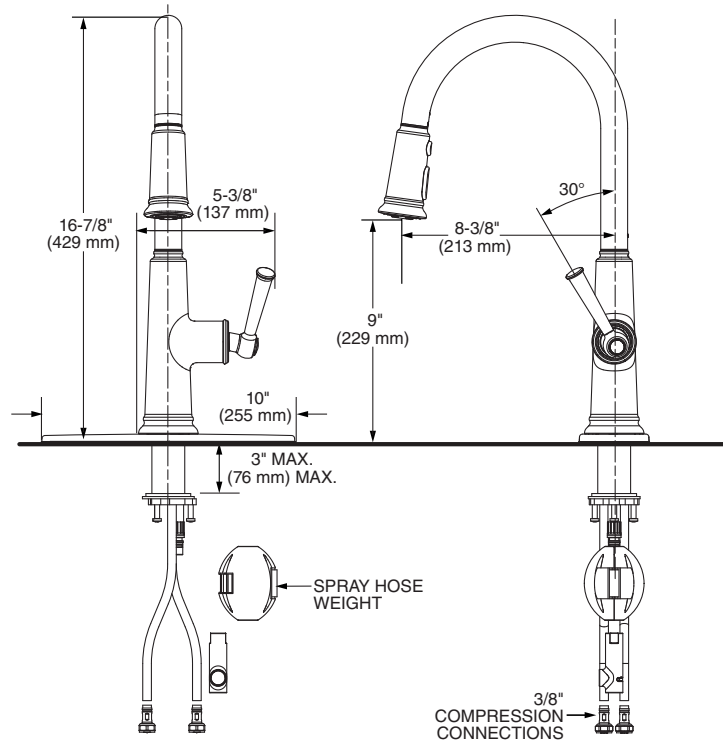

117634

HIGHGROVE

HIGHGROVE SINGLE-HANDLE PULL-DOWN 3-FUNCTION KITCHEN FAUCET 1.8 GPM/6.8 L/MIN WITH DECK PLATE

*American
Standard*

TECHNICAL DATA:

Product Height	16.88 in (428.75 mm)
Product Length	10.5 in (266.7 mm)
Product Width	4.7 in (119.38 mm)
Fitting Spout Height	8.86 in (225.04 mm)
Fitting Spout Reach	8.39 in (213.11 mm)
Fitting Handle Height	4 in (101.6 mm)
GPM (Min)-GPM (Max)	1.8 GPM
Product Weight	4.630 lb

PRODUCT COMPONENTS:

NOTE: Install this product according to the installation guide. ADA, CSA compliant when installed to the specific requirements of these regulations.

We reserve the right to make revisions without notice to product specifications. 06-24-2025

US
Tel: 1.855.815.0004

For the most current Specification Sheet,
go to <https://www.americanstandard-us.com>.

Canada
Tel: 855.836.9615

For the most current Specification Sheet,
go to <https://www.americanstandard.ca>.

PART OF **LIXIL**