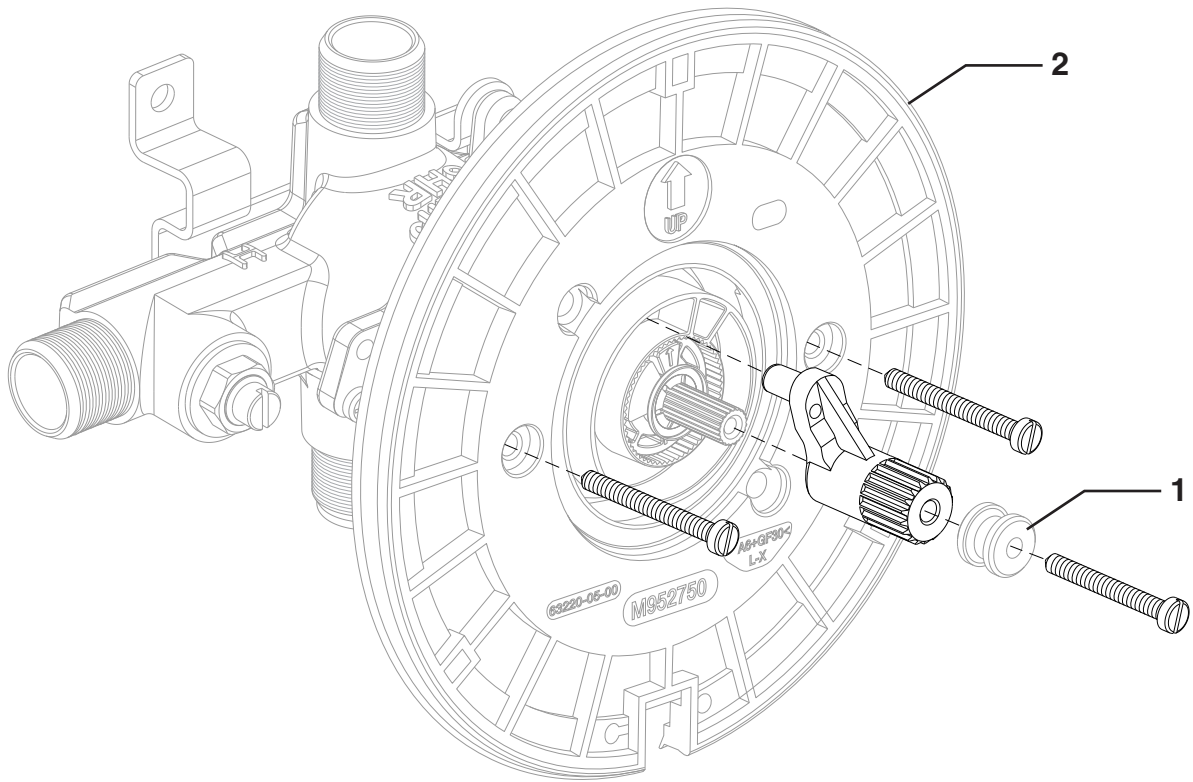

# 14140000 GROHSAFE 3.0 TRIM CONVERSION KIT

---

**OWNERS MANUAL  
MANUEL DU PROPRIÉTAIRE  
MANUAL DEL USUARIO**

---

**NOTE:** BRASS ADAPTER (1) and WALL MOUNTED PLATE (2) can be found packaged with the Trim  
**NOTE:** GrohSafe 3.0 Trim Conversion Kit only works with the GrohSafe 2.0 valves (35015001, 35064001,  
 35065001, 35066001)