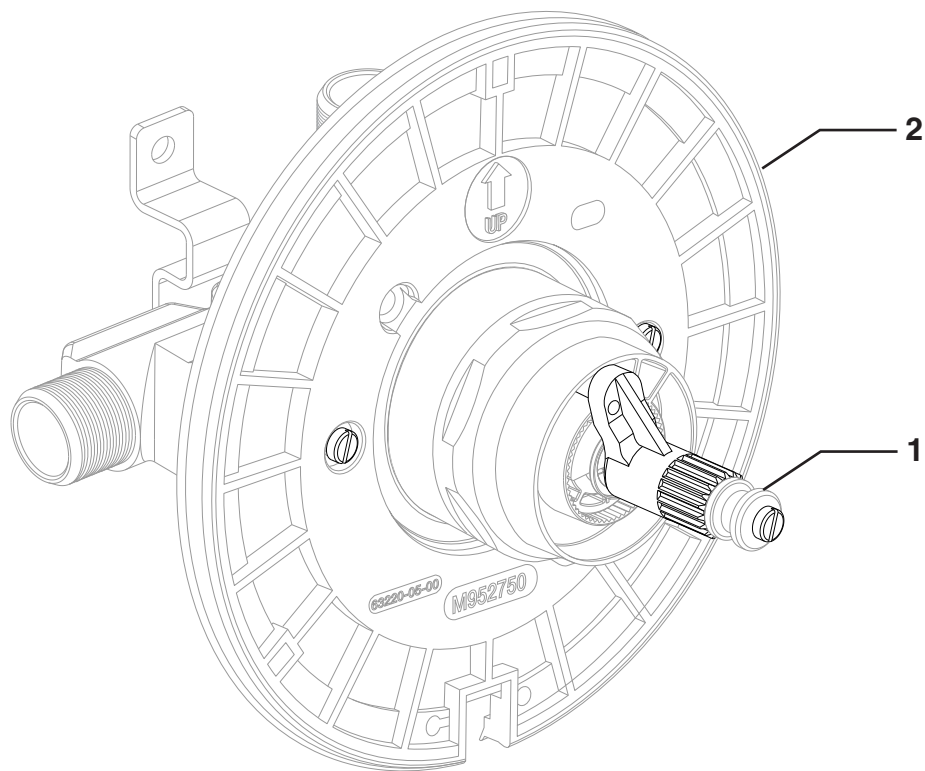

# 14140000 GROHSAFE 3.0 TRIM CONVERSION KIT

---

**OWNERS MANUAL  
MANUEL DU PROPRIÉTAIRE  
MANUAL DEL USUARIO**

---

**NOTE:** BRASS ADAPTER (1) and WALL MOUNTED PLATE (2) can be found packaged with the Trim  
**NOTE:** GrohSafe 3.0 Trim Conversion Kit only works with the GrohSafe 2.0 valves (35015001, 35064001,  
 35065001, 35066001)