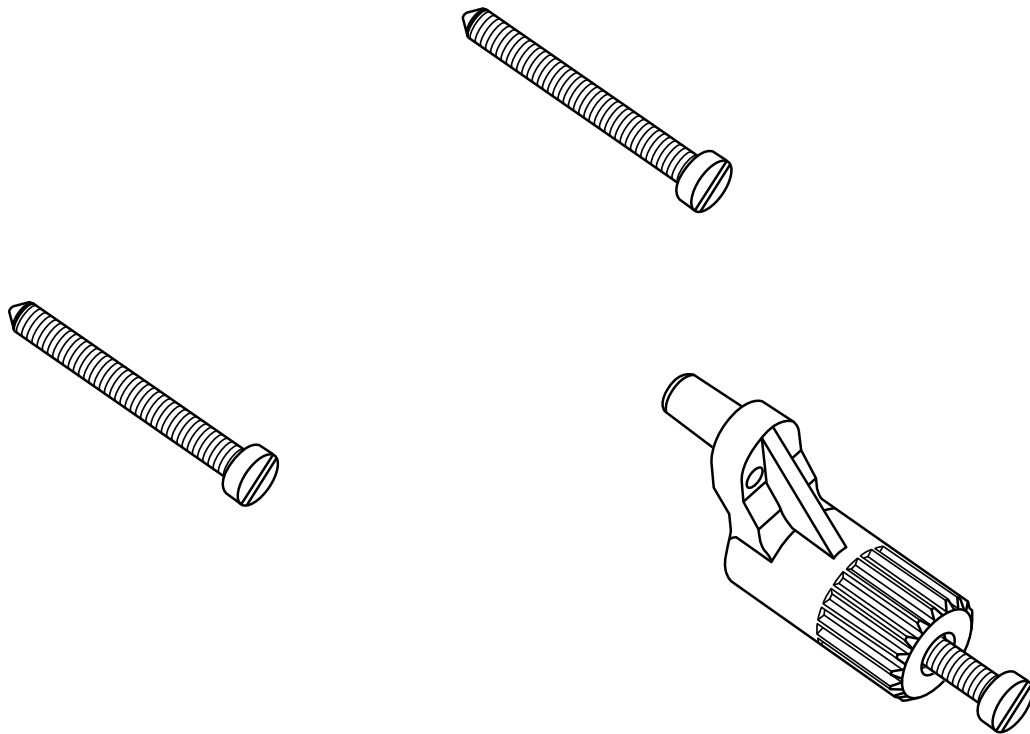

# 14140000 GROHSAFE 3.0 TRIM CONVERSION KIT

---

**OWNERS MANUAL  
MANUEL DU PROPRIÉTAIRE  
MANUAL DEL USUARIO**

---

**NOTE:** BRASS ADAPTER (1) and WALL MOUNTED PLATE (2) can be found packaged with the Trim  
**NOTE:** GrohSafe 3.0 Trim Conversion Kit only works with the GrohSafe 2.0 valves (35015001, 35064001,  
 35065001, 35066001)