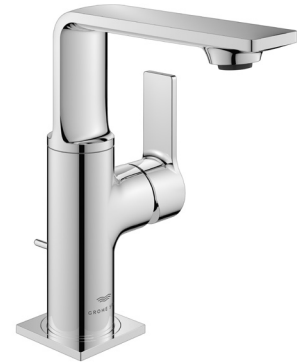

23857

ALLURE NEW

SINGLE-HOLE SINGLE-HANDLE M-SIZE BATHROOM FAUCET, 1.2 GPM (4.5 L/MIN)

GROHE SPA

STANDARD SPECIFICATION:

- GROHE SilkMove
- GROHE LongLife finish
- GROHE AquaCalibrator
- 7 7/8" Faucet height
- 4 5/8" Spout reach
- 7" Aerator Height
- Nylon braided flex hoses
- GROHE FastFixation installation system
- Metal lever handle
- 100° swivel spout
- Adjustable aerator

AVAILABLE FINISHES:

- 23857001  Chrome
- 238572431  Matte Black
- 23857A01  Hard Graphite
- 23857AL1  Brushed Hard Graphite
- 23857DL1  Brushed Warm Sunset
- 23857EN1  Brushed Nickel InfinityFinish
- 23857GN1  Brushed Cool Sunrise

PART OF LIXIL

23857

ALLURE NEW

GROHE SPA

SINGLE-HOLE SINGLE-HANDLE M-SIZE BATHROOM FAUCET, 1.2 GPM (4.5 L/MIN)

TECHNICAL DATA:

Product Height	200 mm
Product Length	190 mm
Product Width	130 mm
Fitting Spout Height	178 mm
Fitting Spout Reach	118 mm
GPM (Min)-GPM (Max)	1.2 GPM
Fitting No of Holes Required	1