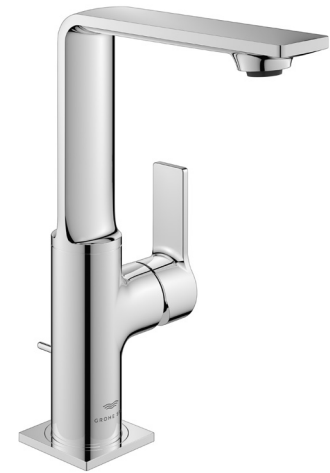

23858

ALLURE NEW

SINGLE-HOLE SINGLE-HANDLE L-SIZE BATHROOM FAUCET, 1.2 GPM (4.5 L/MIN)

GROHE SPA

STANDARD SPECIFICATION:

- GROHE SilkMove
- GROHE LongLife finish
- GROHE AquaCalibrator
- 9 15/16" Faucet height
- 5 3/16" Spout reach
- 9 1/16" Aerator Height
- Nylon braided flex hoses
- GROHE FastFixation installation system
- Metal lever handle
- 100° swivel spout
- Adjustable aerator

AVAILABLE FINISHES:

- 23858001  Chrome
- 238582431  Matte Black
- 23858A01  Hard Graphite
- 23858AL1  Brushed Hard Graphite
- 23858DL1  Brushed Warm Sunset
- 23858EN1  Brushed Nickel InfinityFinish
- 23858GN1  Brushed Cool Sunrise

PART OF **LIXIL**

23858

ALLURE NEW

GROHE SPA

SINGLE-HOLE SINGLE-HANDLE L-SIZE BATHROOM FAUCET, 1.2 GPM (4.5 L/MIN)

TECHNICAL DATA:

Product Height	9-15/16 in
Fitting Spout Height	9-15/16 in
Fitting Spout Reach	5-3/16 in
GPM (Min)-GPM (Max)	1.2 GPM
Fitting No of Holes Required	1