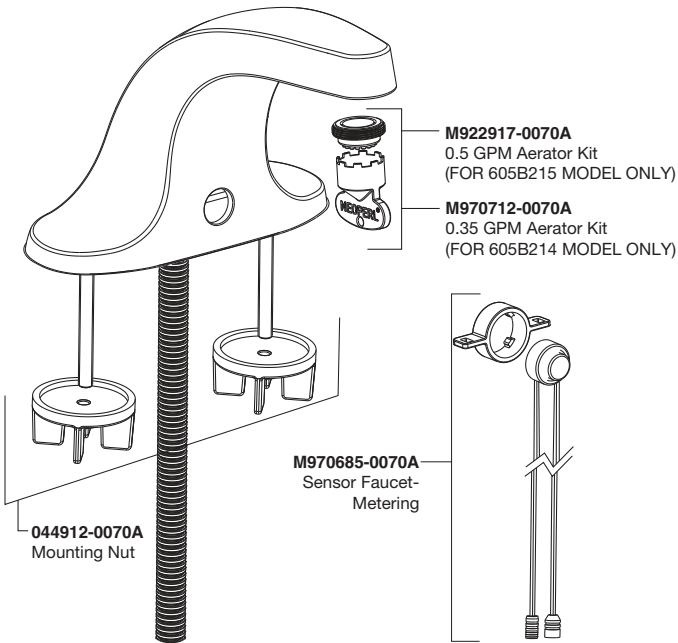

PARTS

Innsbrook® Selectronic Touchless Faucets – 605B214 / 605B215

Replace the “YYY” with appropriate finish code

POLISHED CHROME 002

**PWRX Battery Pack
PK00.WRK**

M950361-0070A
PWRX BATTERY PACK

**CR-P2 Lithium Battery
PK00.CRP**

A923654-0070A
BATTERY 6V CR-P2

M950514-0070A
BATTERY HOLDER

**Plug-In AC
Power Kit
PK01.PAC**

M950360-0070A
CONNECTOR
LOCKING DEVICE

POWER SUPPLY

**Hard-Wired AC
Power Kit
PK01.HAC**

M970810-0070A
10' EXTENSION

M950360-0070A
CONNECTOR
LOCKING DEVICE

POWER SUPPLY

**Multi-AC
Power Kit
PK01.MAC**

10' EXTENSION

MULTI-AC ADAPTER

FLOW RATE
0.5 GPM
0.35 GPM

PIÈCES

Robinet sans contact Innsbrook^{MD} Selectronic – 605B214 / 605B215