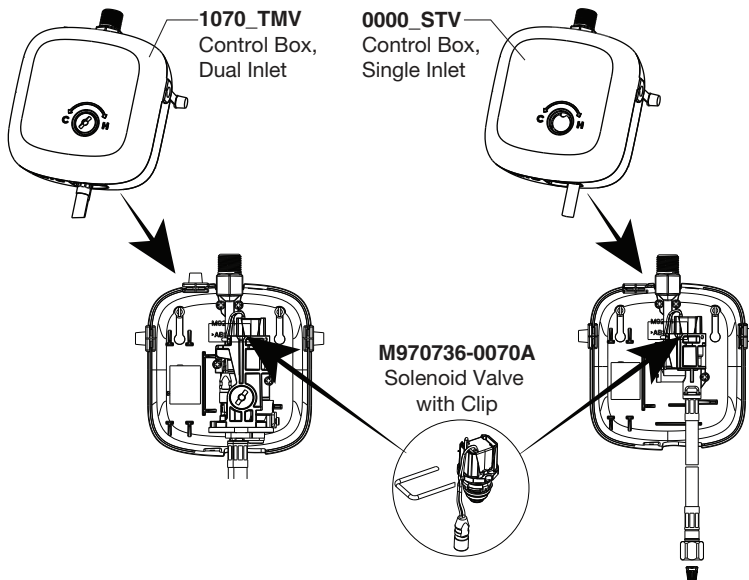

PARTS

Innsbrook® Selectronic Touchless Faucets – 605B214 / 605B215

Replace the “YYY” with appropriate finish code

POLISHED CHROME 002

**PWRX Battery Pack
PK00.WRK**

M950361-0070A
PWRX BATTERY PACK

**CR-P2 Lithium Battery
PK00.CRP**

A923654-0070A
BATTERY 6V CR-P2

M950514-0070A
BATTERY HOLDER

**Plug-In AC
Power Kit
PK01.PAC**

M950360-0070A
CONNECTOR
LOCKING DEVICE

POWER SUPPLY

**Hard-Wired AC
Power Kit
PK01.HAC**

M970810-0070A
10' EXTENSION

M950360-0070A
CONNECTOR
LOCKING DEVICE

POWER SUPPLY

**Multi-AC
Power Kit
PK01.MAC**

10' EXTENSION

MULTI-AC ADAPTER

FLOW RATE
0.5 GPM
0.35 GPM

PIÈCES

Robinet sans contact Innsbrook^{MD} Selectronic – 605B214 / 605B215

Ensemble d'alimentation par multitenion c.a. PK01.

DÉBIT

0,5 GPM

0,35 GPM

PIEZAS

Innsbrook® Llaves sin contacto Selectronic – 605B214 / 605B215

Reemplace “YYY” con código de acabado apropiado

CROMO PULIDO 002