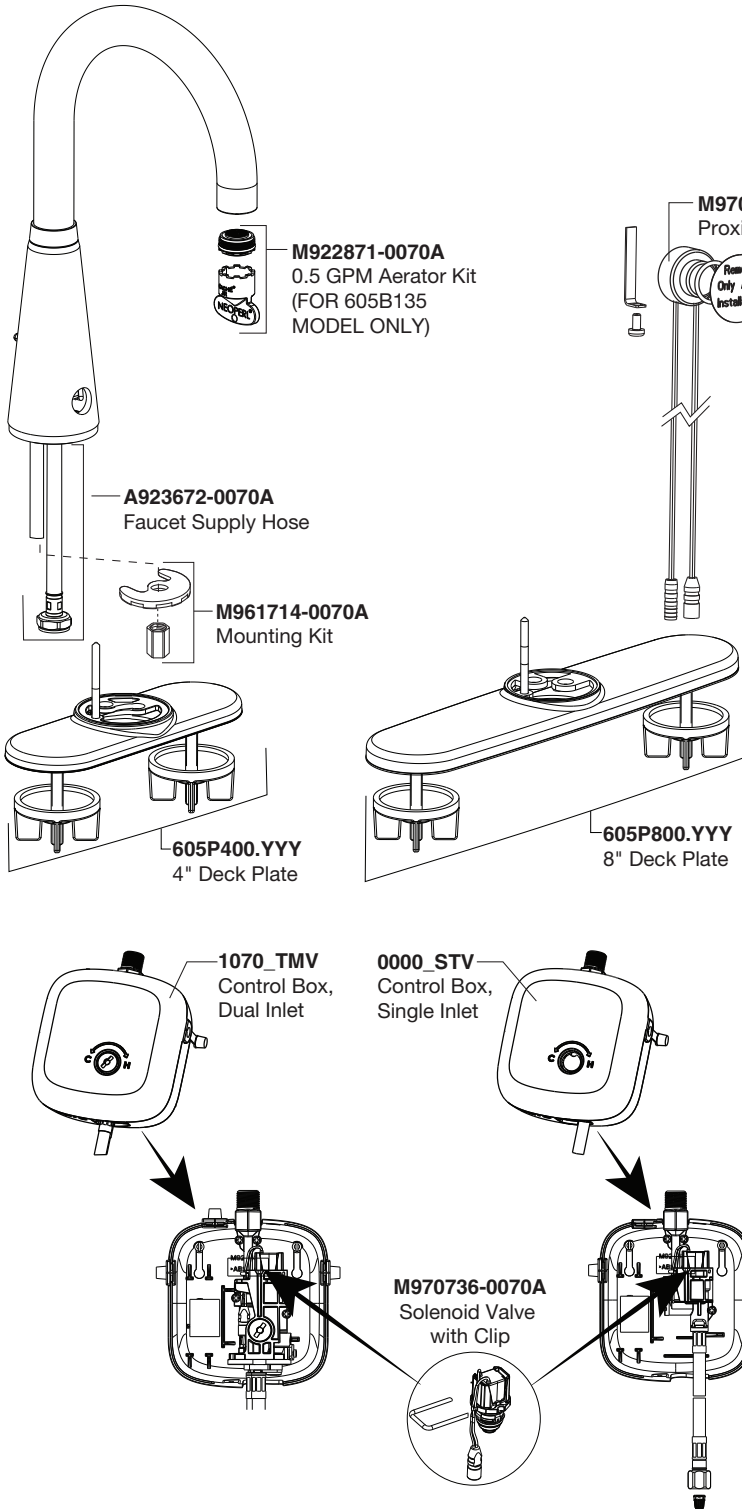

PARTS

Selectronic® Touchless Faucets-Gooseneck Spout – 605B134 / 605B135 / 605B173

Replace the “YYY” with appropriate finish code

POLISHED CHROME 002

PWRX Battery Pack PK00.WRK

M950361-0070A
PWRX BATTERY PACK

CR-P2 Lithium Battery PK00.CRP

A923654-0070A
BATTERY 6V CR-P2

M950514-0070A
BATTERY HOLDER

Plug-In AC Power Kit PK01.PAC

M950360-0070A
CONNECTOR LOCKING DEVICE

POWER SUPPLY

Hard-Wired AC Power Kit PK01.HAC

10' EXTENSION

M950360-0070A
CONNECTOR LOCKING DEVICE

POWER SUPPLY

Multi-AC Power Kit PK01.MAC

10' EXTENSION

MULTI-AC ADAPTER

FLOW RATE
0.5 GPM
0.35 GPM

RP_605B1XX EN (7/24)

PART OF **LIXIL**

American Standard