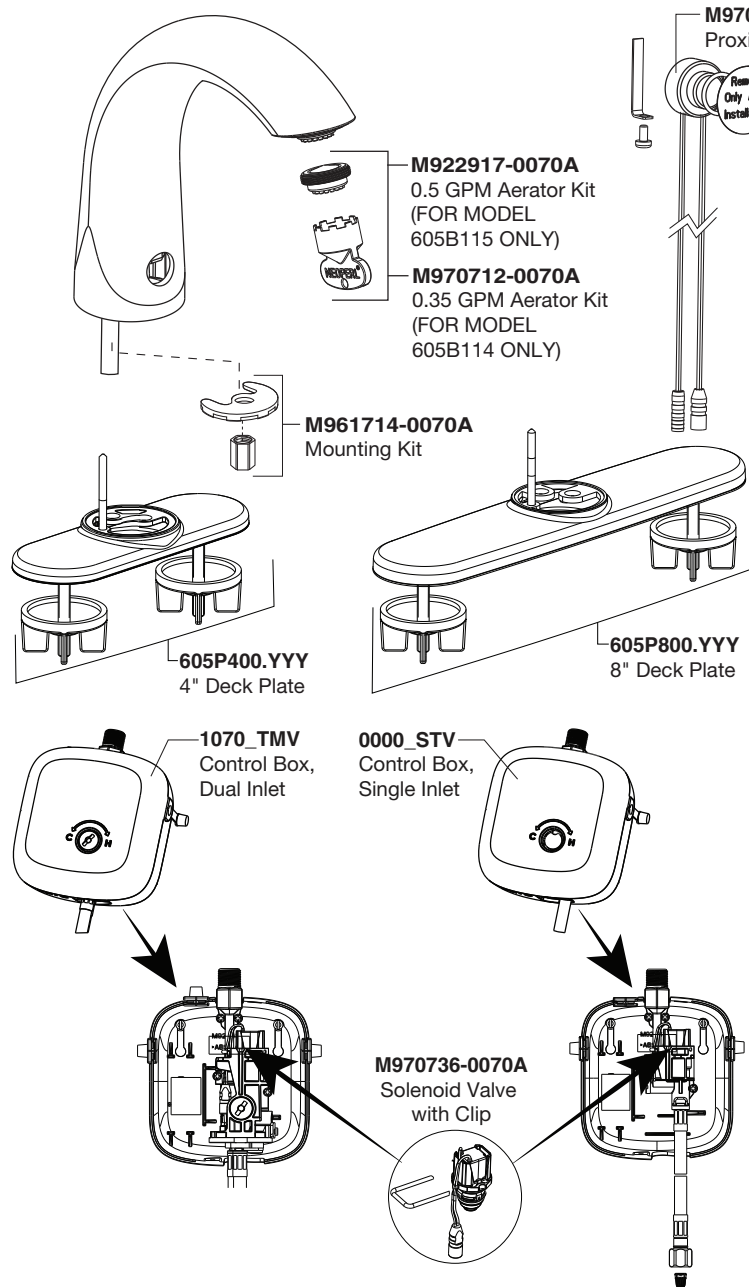

PARTS

Selectronic® Touchless Faucets - Cast Spout – 605B114 / 605B115

Replace the “YYY” with appropriate finish code

POLISHED CHROME 002

PWRX Battery Pack PK00.WRK M950361-0070A PWRX BATTERY PACK	
CR-P2 Lithium Battery PK00.CRP A923654-0070A BATTERY 6V CR-P2 M950514-0070A BATTERY HOLDER	
Plug-In AC Power Kit PK01.PAC M950360-0070A CONNECTOR LOCKING DEVICE POWER SUPPLY	
Hard-Wired AC Power Kit PK01.HAC M950360-0070A CONNECTOR LOCKING DEVICE 10' EXTENSION POWER SUPPLY	
Multi-AC Power Kit PK01.MAC 10' EXTENSION MULTI-AC ADAPTER	

FLOW RATE
0.5 GPM
0.35 GPM

RP_605B11X EN (7/24)

PART OF LIXIL

American Standard