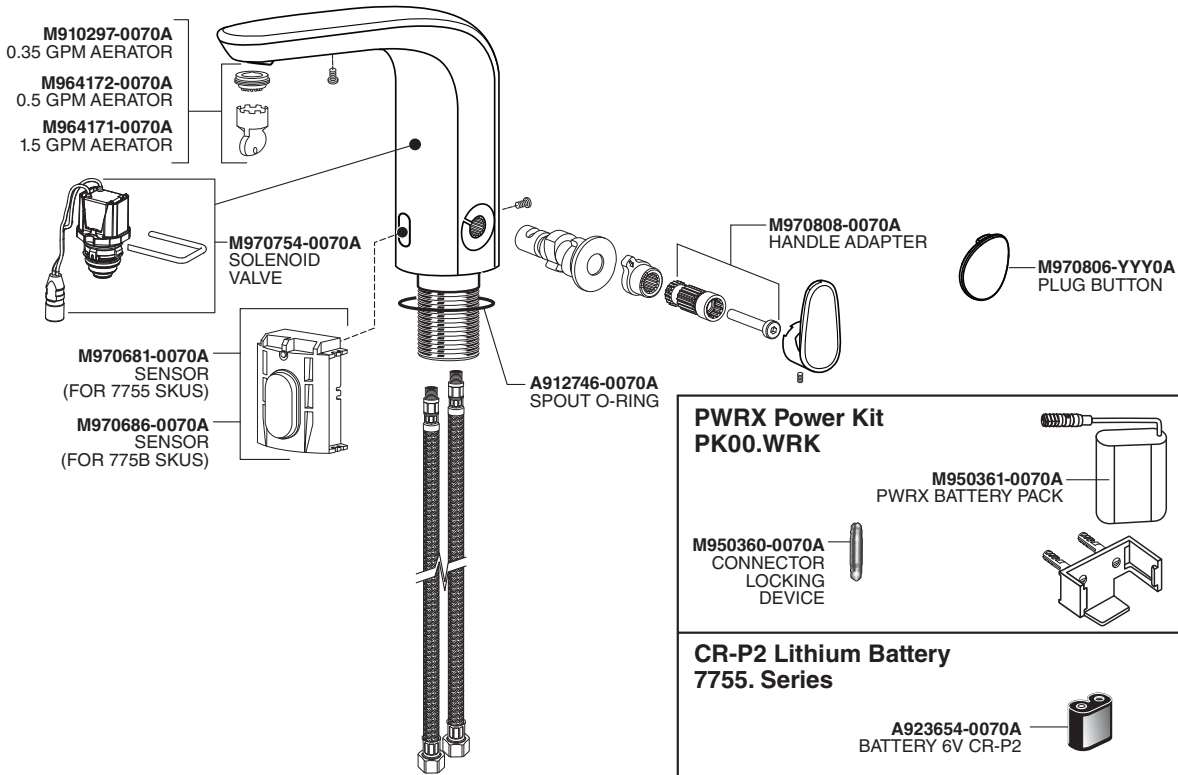

PARTS

NextGen Selectronic® Integrated Faucet with Optional Above-Deck Mixing & SmarTherm® Temperature Limiter – 7766105 / 7766205 / 7766305

Replace the "YYY" with appropriate finish code

POLISHED CHROME	002
BRUSHED NICKEL	295
MATTE BLACK	243
BRUSHED COOL SUNRISE	GN0

PWRX Power Kit PK00.WRK

M950361-0070A
PWRX BATTERY PACK

M950360-0070A
CONNECTOR LOCKING DEVICE

CR-P2 Lithium Battery 7755. Series

A923654-0070A
BATTERY 6V CR-P2

Plug-In AC Power Kit PK01.PAC

M950360-0070A
CONNECTOR LOCKING DEVICE

Hard-Wired AC Power Kit PK01.HAC

M950360-0070A
CONNECTOR LOCKING DEVICE

Multi-AC Power Kit PK01.MAC

PIÈCES

Robinet intégré Selectronic^{MD} NextGen avec valve mélangeuse au-dessus du comptoir et limiteur de température SmarTherm^{MD} en option – 7766105 / 7766205 / 7766305