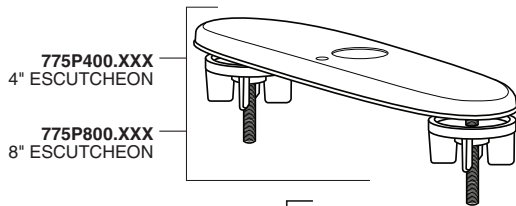

PARTS

NextGen Selectronic® Integrated Faucet with Optional Above-Deck Mixing & SmarTherm® Temperature Limiter – 7766105 / 7766205 / 7766305

Replace the "YYY" with appropriate finish code

POLISHED CHROME	002
BRUSHED NICKEL	295
MATTE BLACK	243
BRUSHED COOL SUNRISE	GN0